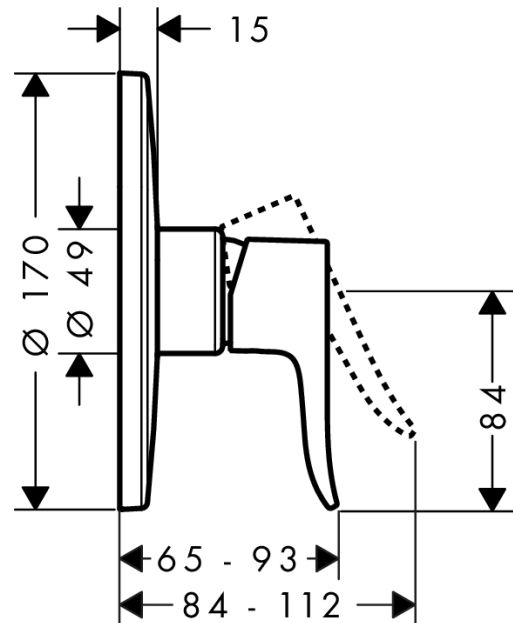

Metris

Single lever shower mixer highflow for concealed installation

Surfaces: **chrome** Article Number: **31652000**

Description

product features

- connection type: basic set
- flow rate: 49 l/min
- scope of supply: escutcheon, handle, mixing unit, sleeve

Mandatory Accessoires

- Basic set iBox universal with shut-off unit (#01850XXX)
- Basic set iBox universal (#01800XXX)

Optional Accessoires

- Basic set for Trio diverter valve for concealed installation (#15984DZR)

Product image

Scale drawing

Flowchart