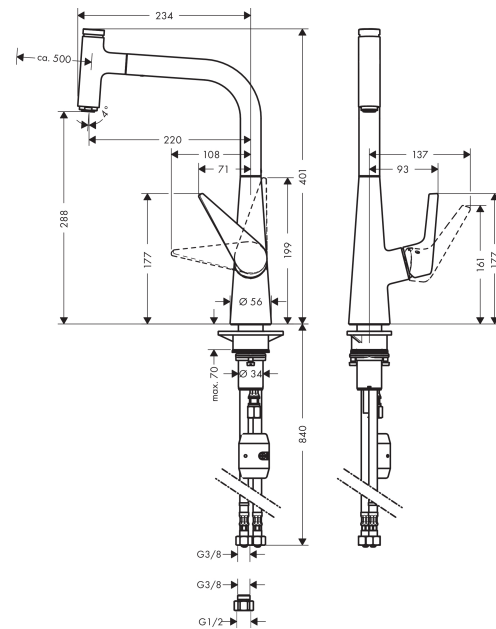

#### product features

- ComfortZone 300
- swivel range 150°
- vertical handle position for comfortable handling also with little space in front of the wall
- normal spray
- Select button for a comfortable start/stop of the water flow
- MagFit magnetic shower support
- suitable for continuous flow water heaters

### Scale drawing