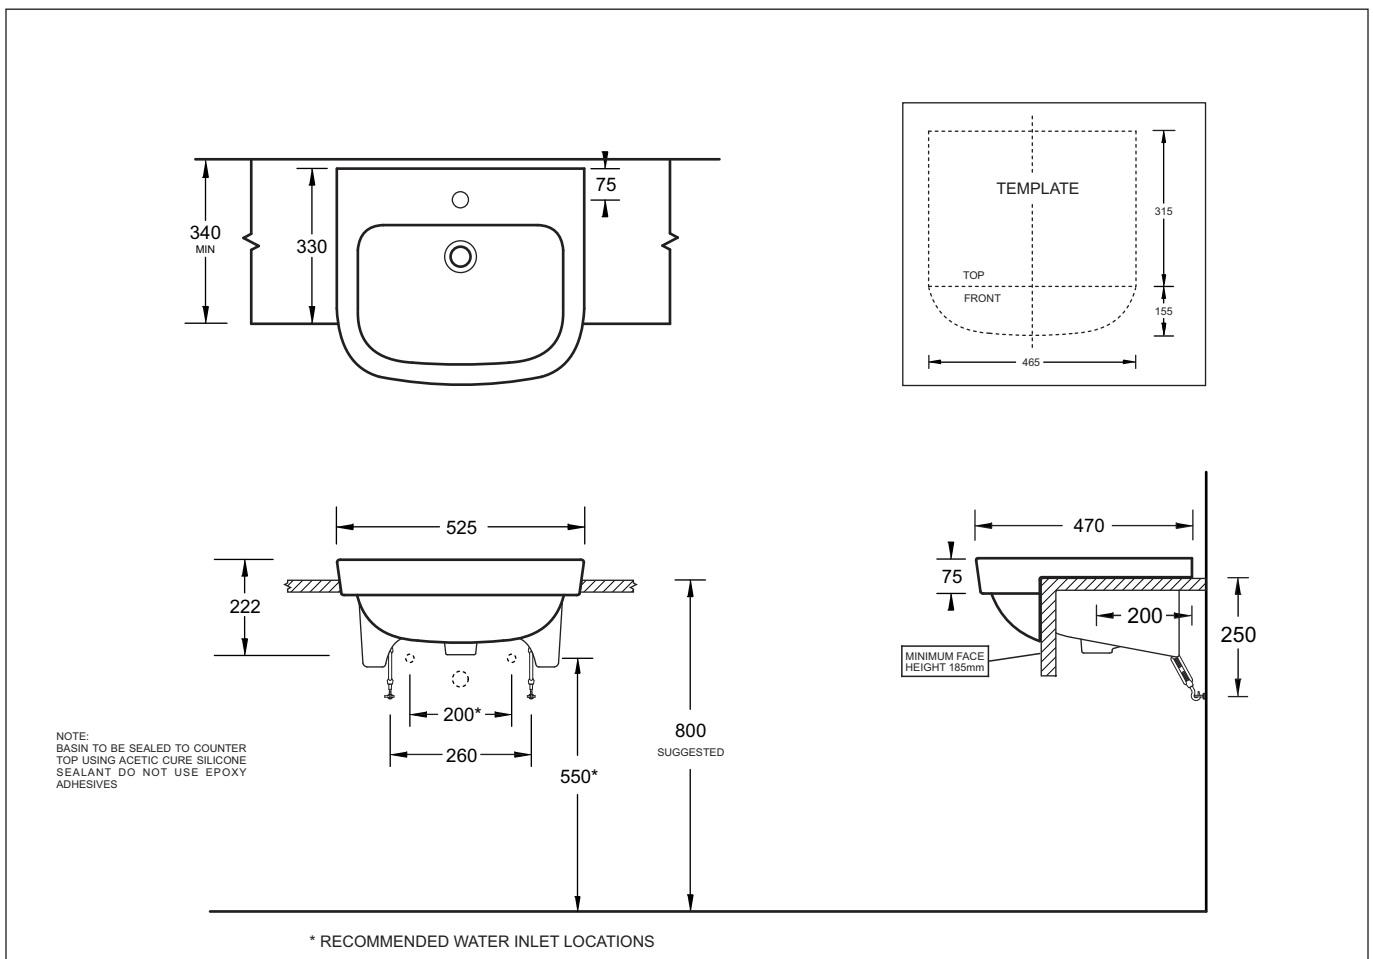

LIFE

SEMI RECESSED BASIN

Nominal size 525 x 470mm

1 TAPHOLE

LIFE

SEMI-RECESSED BASIN

- Contemporary vitreous china semi-recessed counter top basin
- Suitable for domestic or commercial use
- Standard overflow
- Available with 1 taphole
- 32mm waste outlet
- Bowl capacity 6.4L
- 525mm x470mm

Provided

Item	Description	Code
Basin	Life Semi Recessed Basin	J3065
Overflow Trim	CP Ring - JS	X063
Installation	SR Turnbuckle Kit	XC9491
Installation	Counter Template	✓
Plug & Waste	32/40mm Overflow-Plastic	PW2

Optional

Plug & Waste	32/40mm Overflow-Chrome	PW1
--------------	-------------------------	-----

All dimensions are in millimetres and are subject to normal manufacturing variation of +/- 3mm on all surfaces. As product development is ongoing BPA reserves the right to vary specifications without notice