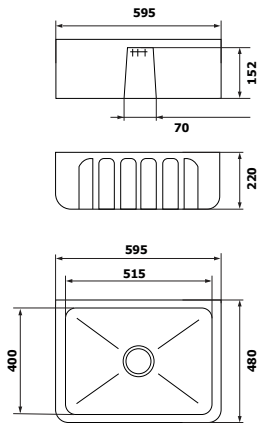

LOUIS I

LOUIS 1W SINK

INCLUDED ACCESSORIES

6020L

OPTIONAL ACCESSORIES

DR006

DR007

6025-B / 6025-S /
6025-W / 6025-MB

6020L-CO /
6020L-G

DIMENSIONS

Due to the Nature of Earthenware Products Dimensions are Approximate +/- .5 Inch

SPECIFICATIONS

Description	Small Single Bowl Fireclay Sink, Built In (refer to cabinet maker)
Overall Sink Size	L595mm x W480mm x D220mm
Bowl Dimensions	L515mm x W400mm x D190mm
Water Capacity	36 Litres
Technic	Fireclay Sink
Material	Fireclay

Waste Fittings	1 x (90mm x 2") basket waste included
Overflow	No

INSTALLATION OPTIONS

BUILT IN
(refer to cabinet maker)

PACKAGING

Gross Weight	23.3kg
Carton Size	640mm x 580mm x 280mm
Pack QTY	1

AVAILABLE IN